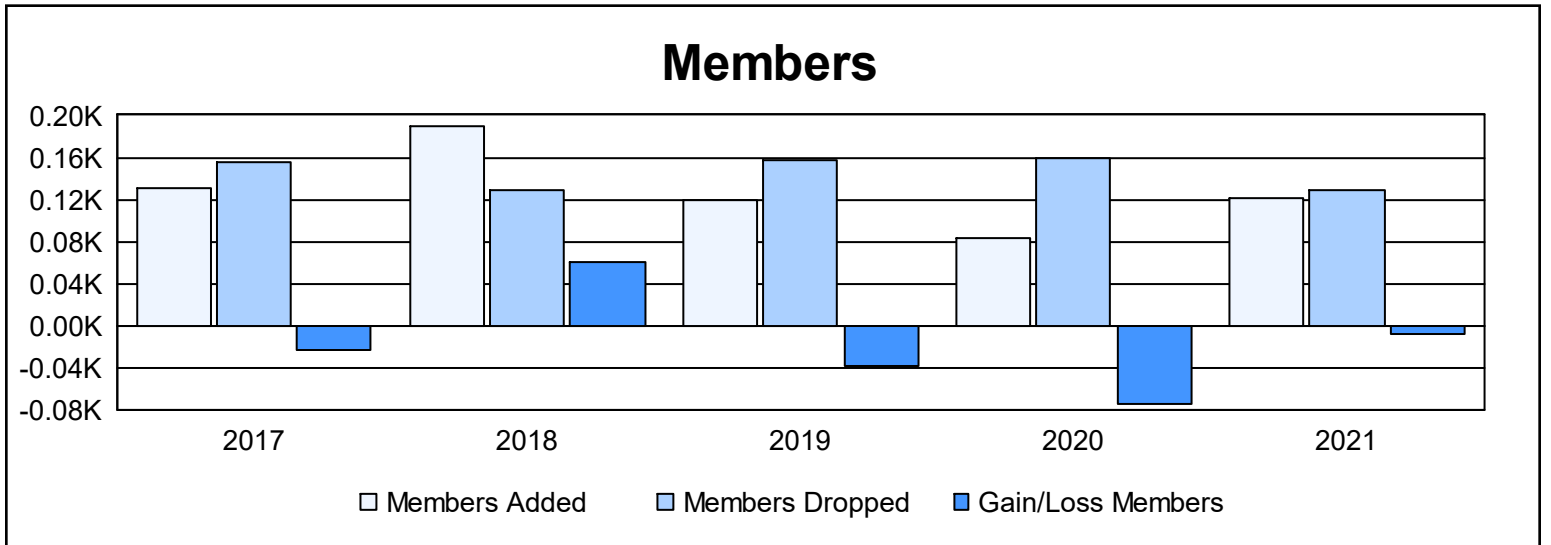

Year	New Clubs	Dropped Clubs	Gain/ Loss Clubs	New Members	Charter Members	Reinstate Members	Transfer Members	Total Member Added	Total Members Dropped	Gain/ Loss Members
2016-2017	0	0	0	113	2	10	6	131	155	-24
2017-2018	2	0	2	126	51	6	6	189	129	60
2018-2019	0	2	-2	102	7	2	8	119	158	-39
2019-2020	0	0	0	64	2	6	12	84	159	-75
2020-2021	1	1	0	83	27	8	3	121	129	-8
<b>Average</b>	<b>1</b>	<b>1</b>	<b>0</b>	<b>98</b>	<b>18</b>	<b>6</b>	<b>7</b>	<b>129</b>	<b>146</b>	<b>-17</b>

### Membership Composition June 2021 Cumulative