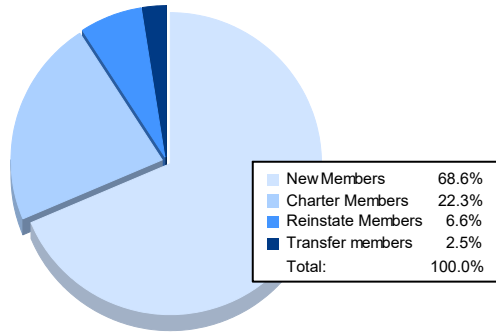

Year	New Clubs	Dropped Clubs	Gain/ Loss Clubs	New Members	Charter Members	Reinstate Members	Transfer Members	Total Member Added	Total Members Dropped	Gain/ Loss Members
2016-2017	0	0	0	113	2	10	6	131	155	-24
2017-2018	2	0	2	126	51	6	6	189	129	60
2018-2019	0	2	-2	102	7	2	8	119	158	-39
2019-2020	0	0	0	64	2	6	12	84	159	-75
2020-2021	1	1	0	83	27	8	3	121	129	-8
<b>Average</b>	<b>1</b>	<b>1</b>	<b>0</b>	<b>98</b>	<b>18</b>	<b>6</b>	<b>7</b>	<b>129</b>	<b>146</b>	<b>-17</b>

### Membership Composition June 2021 Cumulative