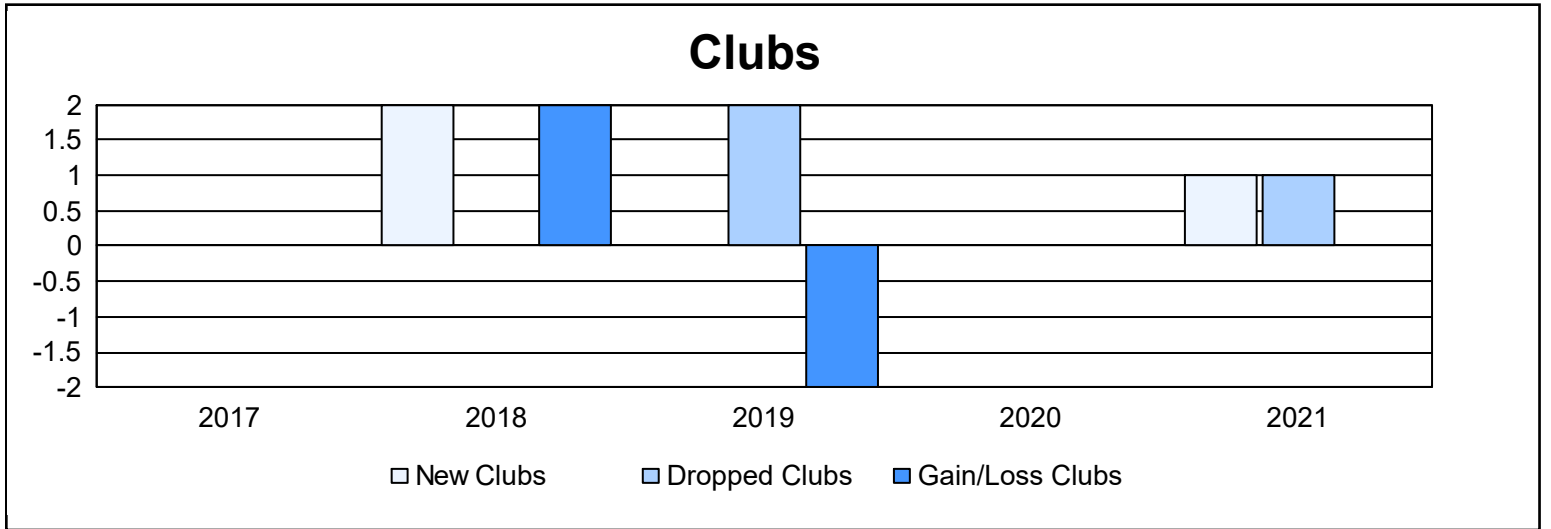

Year	New Clubs	Dropped Clubs	Gain/ Loss Clubs	New Members	Charter Members	Reinstate Members	Transfer Members	Total Member Added	Total Members Dropped	Gain/ Loss Members
2016-2017	0	0	0	113	2	10	6	131	155	-24
2017-2018	2	0	2	126	51	6	6	189	129	60
2018-2019	0	2	-2	102	7	2	8	119	158	-39
2019-2020	0	0	0	64	2	6	12	84	159	-75
2020-2021	1	1	0	83	27	8	3	121	129	-8
<b>Average</b>	<b>1</b>	<b>1</b>	<b>0</b>	<b>98</b>	<b>18</b>	<b>6</b>	<b>7</b>	<b>129</b>	<b>146</b>	<b>-17</b>

### Membership Composition June 2021 Cumulative